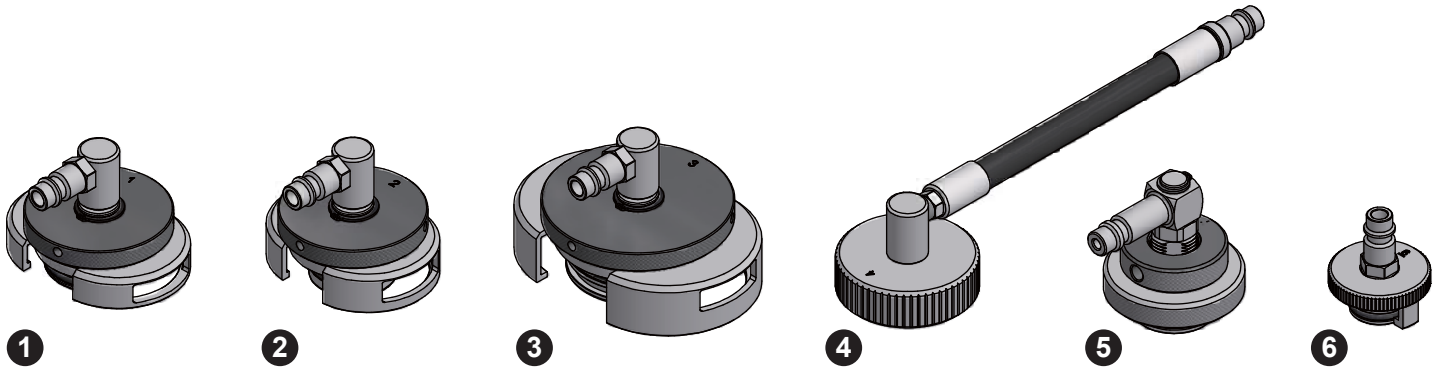

1. FEATURES

- Designed for applications on master cylinder reservoirs from **2001 to 2020**.
- Covers at least **90%** of all the common vehicles on the market.
- Adapters with a standard European air plug type, suitable for pressure bleeding tools or machines.
- Most adapters have a swivel 90° fitting to tackle limited space problems.

2. SPECIFICATIONS