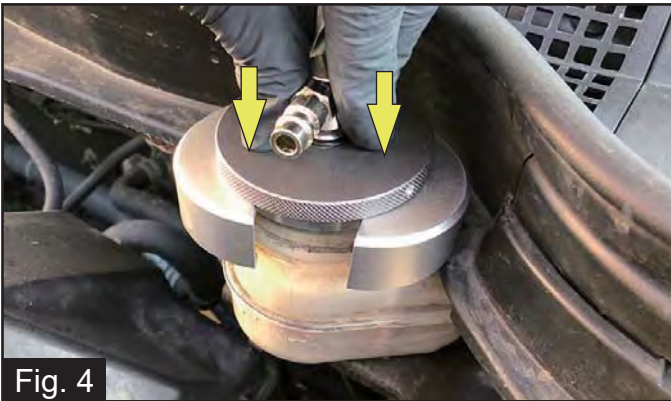

- 1 Remove the master cylinder reservoir cap.
- 2 Pull out the old brake fluid as much as possible.
- 3 Find a suitable adapter to connect on the reservoir.
- 4 Connect the pressure bleeding tool or machine to the adapter (Fig 1).
- 5 Follow the instructions as specified by the pressure bleeding tool or machine manufacturer.
- 6 It is recommended to perform a leak test to ensure if the adapter is tightly and securely connected on the reservoir.

Fig. 1

Install the arm-type adapters (for adapters No. 1, 2, and 3)

Fig. 2

Remove the master cylinder reservoir cap.

Fig. 3

Expand the arms on the adapter.

Fig. 4

Press the adapter down into the master cylinder reservoir filler neck.