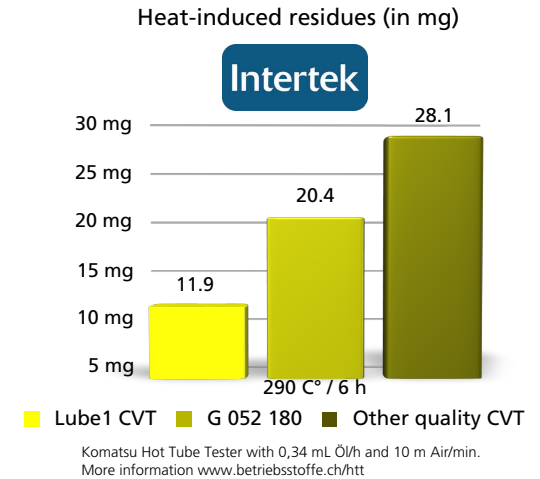

Application:

We recommend changing the CVT transmission fluid at least every 60,000 km in order to guarantee long and trouble-free operation. Also consult the manufactures' manual for changing intervals and follow its instructions. Lube1™ Universal CVT Fluids can be mixed with all other CVT transmission fluids.

Advantages:

- Replaces OEM oils for CVT transmissions
- Excellent anti-wear protection
- Simplifies purchasing and cuts costs
- Prevents mix-ups between different CVT transmission fluids
- Significantly reduces the oil temperature in CVT transmissions
- Very high, stable viscosity index
- Excellent performance at low temperature
- Prolongs the service life of CVT transmissions

Get Lube1™ and always have the right CVT Transmission Fluid ready to hand!

Parameter	Unit of measure	Data	Test method
Colour, visual		yellow	
Density	at 20° C g/ml	0,847	DIN 51 75 7
Viscosity	at -40° C, cP	12*100	DIN 51 377
Viscosity	at 40° C mm2/s	34,5	DIN 51 562
Viscosity	at 100° C mm2/s	7,5	DIN 51 562
Viscosity Index		200	D92
Flashpoint	(COC)°C	200	DIN ISO 2909
Pour-point	°C	- 50	DIN ISO 3016

LUBE1 Roten Trading AG - Spärsstrasse 2 - CH-2562 Port - Switzerland
Tel : +41 32 355 38 26 - Fax: +41 32 355 38 25 - www.lube1.eu - contact@lube1.eu

1. Item no.
2. •L1-08001 1 litre
   - •L1-08005 5 litres
   - •L1-08060 60 litres
   - •L1-08200 200 litres

Performance Level

Is recommended for transmissions requiring following CTV transmission fluids

- Audi TL 521 80 (Multitronic)
- VW G 052 180
- Mercedes Benz (236.20)
- Nissan (NS-I, NS-II)
- Subaru (NS-II, Lineartronic CVTF)
- JATCO CVT DBL 2224.20
- BMW CVT EZL 779 A
- BMW 83 22 0 429 154/136 376
- BMW Mini
- Mitsubishi (NS-II/SP-III/CVT J-1)
- Mazda JWS3320
- Toyota (TC)
- Suzuki (TC/NS-II/CVT Green 1)
- Ford (CVT23/30)
- NSK Belt CVT
- Hyundai/Kia (SP-III)
- Hyundai CVTF
- Dodge/Jeep (NS-II CVTF+4)
- GM/Saturn (DEX-CVT)
- Honda CVTF
- Mopar CVT+4
- ESSO CVT EZL 799
- Motocraft XT-7QCVT
- Fluid CVTF 3320
- Fluid DJ01 CVTF TC

Not recommended for Hybrid CVT

LUBE1 Roten Trading AG - Spärsstrasse 2 - CH-2562 Port - Switzerland
Tel : +41 32 355 38 26 - Fax: +41 32 355 38 25 - www.lube1.eu - contact@lube1.eu